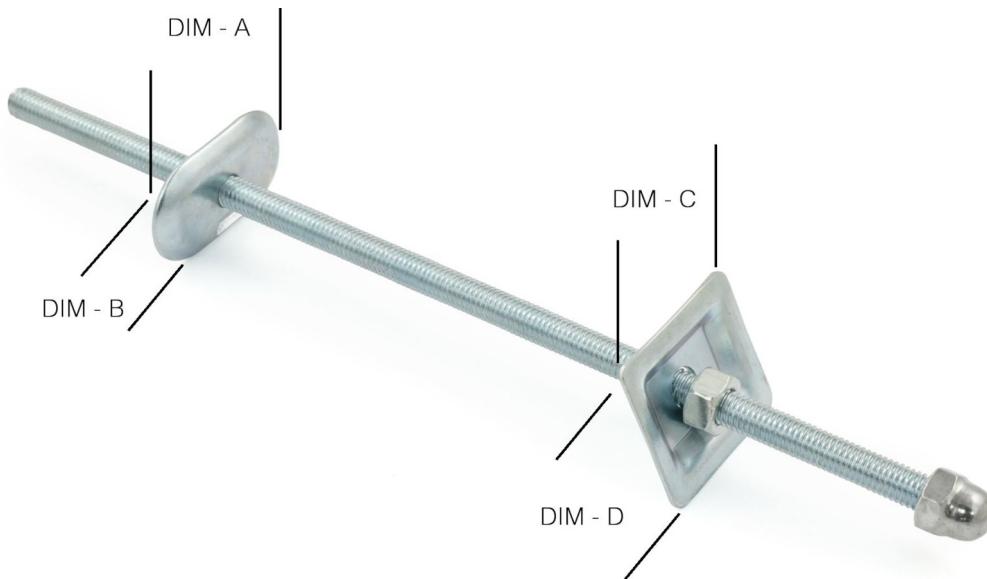

Radiator Wall Stay - 250mm

Overall Length 250mm

DIM-A 44mm

DIM-B 27mm

DIM-C 40mm

DIM-D 35mm

Available Finishes
Steel